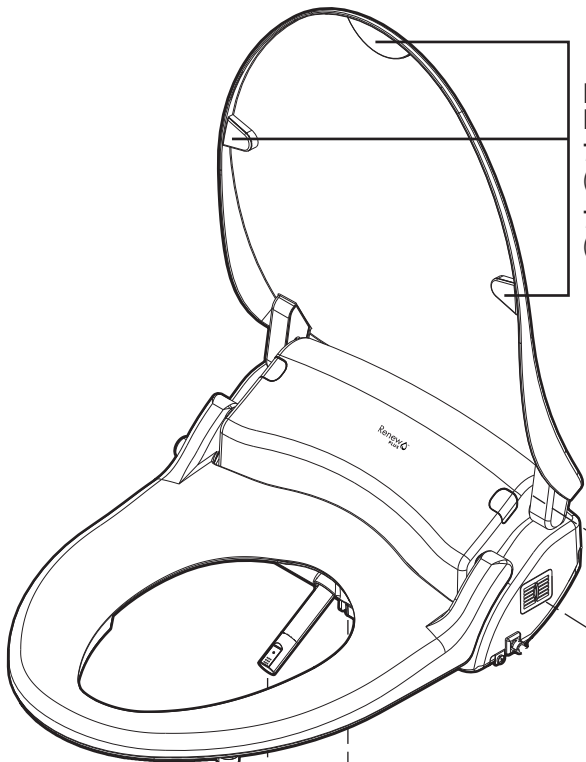

RENEW™ & RENEW PLUS™ REPLACEMENT PARTS

BEMIS B980NL/B1980NL | CHURCH B780NL/B1780NL

REPLACEMENT LID

- 7BBIDETACC001
(WHITE ELONGATED)
- 7BBIDETACC002
(COTTON WHITE ELONGATED)
- 7BBIDETACC003
(BISCUIT ELONGATED)
- 7BBIDETACC004
(WHITE ROUND)
- 7BBIDETACC005
(COTTON WHITE ROUND)
- 7BBIDETACC006
(BISCUIT ROUND)

RUBBER SEAT BUMPER (1)
7BBIDETACC009

RUBBER SEAT BUMPER EXTENDER (1)
7BBIDETACC010

RUBBER LID BUMPER SET (3)
7BBIDETACC008
(ELONGATED)
7BBIDETACC030
(ROUND)

HINGE RING
7BBIDETACC014

LID HINGE
7BBIDETACC013