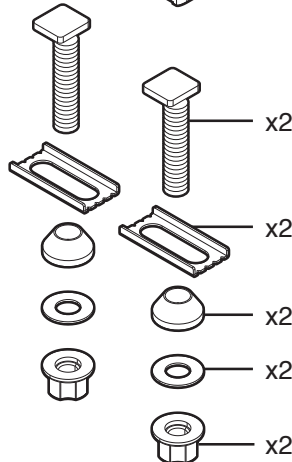

**RENEW™
METALLIC LOGO**
7BBIDETACC011

BIDET HOSE
7BBIDETACC026

7/8" T-VALVE
7BBIDETACC028

7/8" T-Valve

**RENEW PLUS™
METALLIC LOGO**
7BBIDETACC012

**ALTERNATE
INSTALLATION KIT**
7BBIDETACC027

3/8" T-Valve
and 1/2" T-Valve
Adapter

Water Supply
Hose

**TOP MOUNT
HARDWARE**
7BBIDETACC024

x2

**RENEW™ REMOTE
CONTROL WITH
MOUNTING DOCK**
7BBIDETACC019

**RENEW PLUS™
REMOTE CONTROL
WITH MOUNTING
DOCK**
7BBIDETACC020

CAUTION LABEL
7BBIDETACC007

MOUNTING KIT
7BBIDETACC023

**REMOTE CONTROL
MOUNTING DOCK**
BBIDETACC021
(REMOTE CONTROL
NOT INCLUDED)

OWNER'S MANUAL
7BBIDETACC029

To order replacement parts by part number call Customer Service at 888.722.6488.